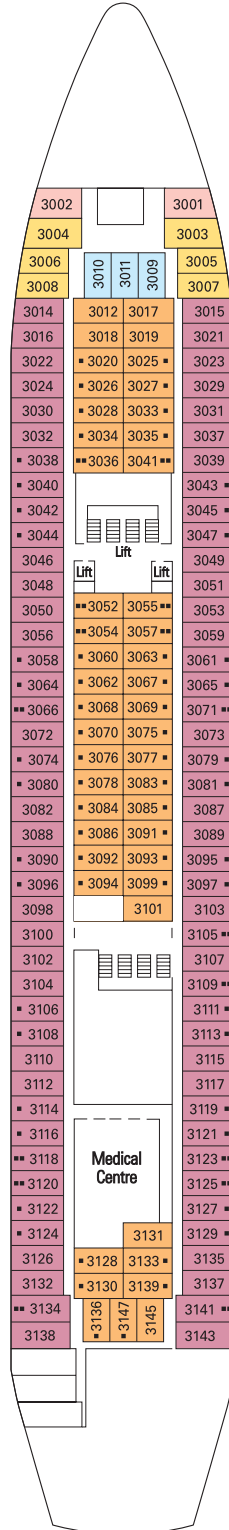

OCEANVIEW STATEROOMS

233 Staterooms - Double bed converted to twins - bathroom with shower - Air conditioning - TV - radio - Telephone and Mini bar

INTERIOR STATEROOMS

127 Staterooms one of which is for disabled guests - Twin beds converted into a double bed - bathroom with shower - Air conditioning - TV - Telephone

All staterooms are equipped with telephone and TV (mini bar only in suites and deluxe suites).

The ship is fitted with air-conditioning.

382 Staterooms - 812 Guests

DECK 2

DECK 3

DECK 4

ACCOMMODATION

| | | | |
|---|------------------------|----|------------------------|
| 1 | Interior 2 lower beds | 7 | Oceanview 2 lower beds |
| 2 | Oceanview 2-Berth | 8 | Oceanview 2 lower beds |
| 3 | Interior 2 lower beds | 9 | Deluxe Oceanview |
| 4 | Interior 2 lower beds | 10 | Mini Suite |
| 5 | Interior 2 lower beds | 11 | Deluxe Suite |
| 6 | Oceanview 2 lower beds | | |

- 3rd bed available in CAT: 3-4-5-6-7-8-10-11
- 4th bed available in CAT: 4-7-8
- All staterooms are two single beds convertible to a double size bed except disabled staterooms. (H).

STATEROOM TYPES

- ▲ Sofa bed
- 3rd bed is a bunk bed
- 3rd & 4th beds are bunk beds
- ◆ Double sofa bed
- ▼ Connecting staterooms
- H Disabled stateroom

The above information may change at the time of booking

DECK 5

DECK 6

DECK 7/8
DECK SUN