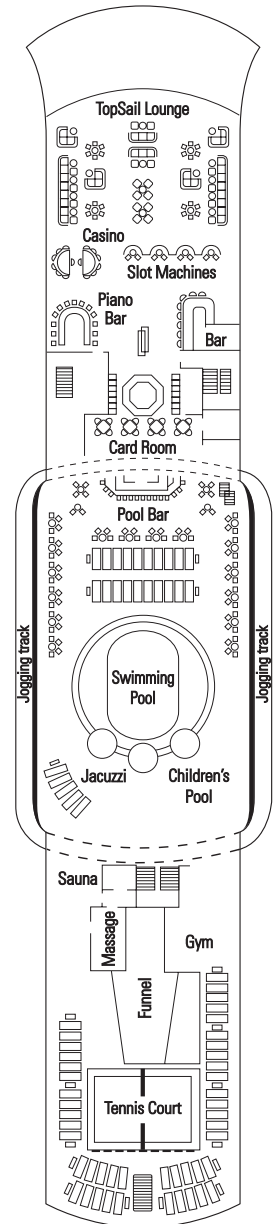

OCEANVIEW STATEROOMS

233 Staterooms - Double bed converted to twins - bathroom with shower - Air conditioning - TV - radio - Telephone and Mini bar

INTERIOR STATEROOMS

127 Staterooms one of which is for disabled guests - Twin beds converted into a double bed - bathroom with shower - Air conditioning - TV - Telephone

All staterooms are equipped with telephone and TV (mini bar only in suites and deluxe suites).

The ship is fitted with air-conditioning.

382 Staterooms - 812 Guests

DECK 2

DECK 3

DECK 4

ACCOMMODATION

| | | | |
|---|------------------------|----|------------------------|
| 1 | Interior 2 lower beds | 7 | Oceanview 2 lower beds |
| 2 | Oceanview 2-Berth | 8 | Oceanview 2 lower beds |
| 3 | Interior 2 lower beds | 9 | Deluxe Oceanview |
| 4 | Interior 2 lower beds | 10 | Mini Suite |
| 5 | Interior 2 lower beds | 11 | Deluxe Suite |
| 6 | Oceanview 2 lower beds | | |

- 3rd bed available in CAT: 3-4-5-6-7-8-10-11
- 4th bed available in CAT: 4-7-8
- All staterooms are two single beds convertible to a double size bed except disabled staterooms. (H).

STATEROOM TYPES

- ▲ Sofa bed
- 3rd bed is a bunk bed
- 3rd & 4th beds are bunk beds
- ◆ Double sofa bed
- ▼ Connecting staterooms
- H Disabled stateroom

The above information may change at the time of booking

DECK 5

DECK 6

DECK 7/8
DECK SUN