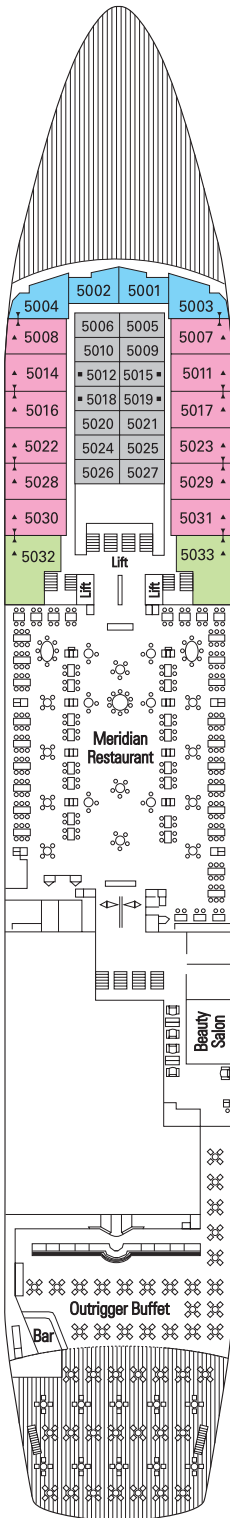

The illustrations shown on this page are solely for the reader's information; the furnishings and layout may vary from one stateroom to another of the same category.

SERVICES ON BOARD

Information office with multilingual hostesses, stateroom service 24 hours a day, duty-free stores, hairdresser, beauty center, jewelry store, safes, laundry/ironing service, printer, photographer, medical center, radio station, telephone/telex/fax.

- 3rd bed available in CAT: 3-4-5-6-7-8-10-11
- 4th bed available in CAT: 4-7-8
- All staterooms are two single beds convertible to a double size bed except disabled staterooms. (H).

STATEROOM TYPES

- ▲ Sofa bed
- 3rd bed is a bunk bed
- 3rd & 4th beds are bunk beds
- ◆ Double sofa bed
- ▼ Connecting staterooms
- H Disabled stateroom

The above information may change at the time of booking

DECK 5

DECK 6

DECK 7/8
DECK SUN