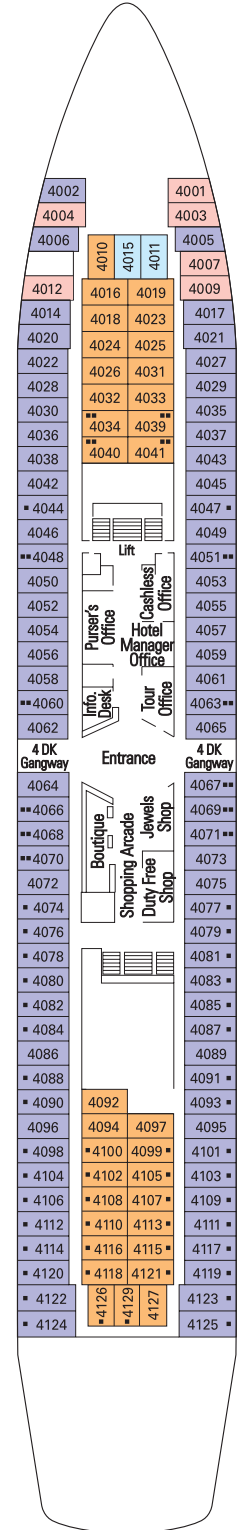

382 Staterooms - 812 Guests

DECK 2

DECK 3

DECK 4