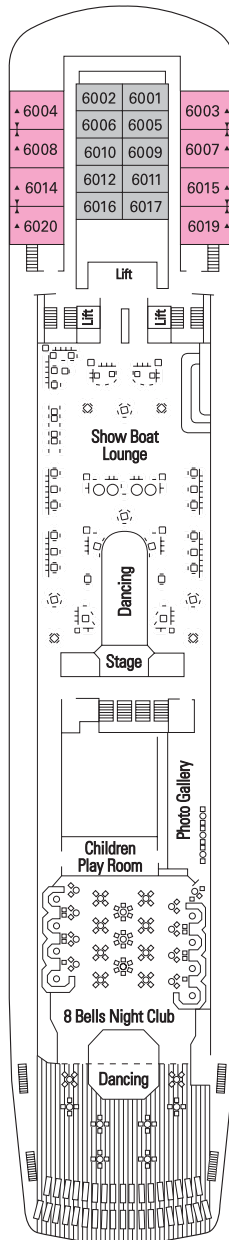

DELUXE SUITES AND SUITES

2 Deluxe suites; 20 Suites - Double bed that can be converted into two single beds (on request) - Bathroom with bath - Day area with sofa bed - Air conditioning - TV - radio - telephone - Mini bar and safe

All staterooms are equipped with telephone and TV (mini bar only in suites and deluxe suites).

The ship is fitted with air-conditioning.

382 Staterooms - 812 Guests

DECK 2

DECK 3

DECK 4

ACCOMMODATION

| | | | |
|---|------------------------|----|------------------------|
| 1 | Interior 2 lower beds | 7 | Oceanview 2 lower beds |
| 2 | Oceanview 2-Berth | 8 | Oceanview 2 lower beds |
| 3 | Interior 2 lower beds | 9 | Deluxe Oceanview |
| 4 | Interior 2 lower beds | 10 | Mini Suite |
| 5 | Interior 2 lower beds | 11 | Deluxe Suite |
| 6 | Oceanview 2 lower beds | | |

- 3rd bed available in CAT: 3-4-5-6-7-8-10-11
- 4th bed available in CAT: 4-7-8
- All staterooms are two single beds convertible to a double size bed except disabled staterooms. (H).

STATEROOM TYPES

- ▲ Sofa bed
- 3rd bed is a bunk bed
- 3rd & 4th beds are bunk beds
- ◆ Double sofa bed
- ▼ Connecting staterooms
- H Disabled stateroom

The above information may change at the time of booking

DECK 5

DECK 6

DECK 7/8
DECK SUN