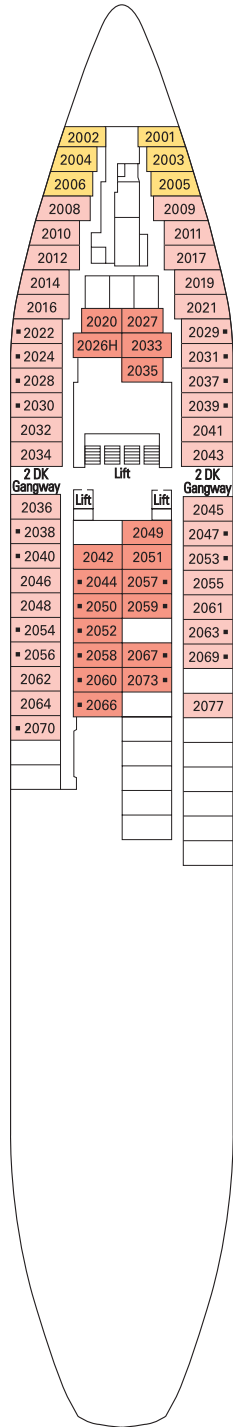

382 Staterooms - 812 Guests

DECK 2

DECK 3

DECK 4