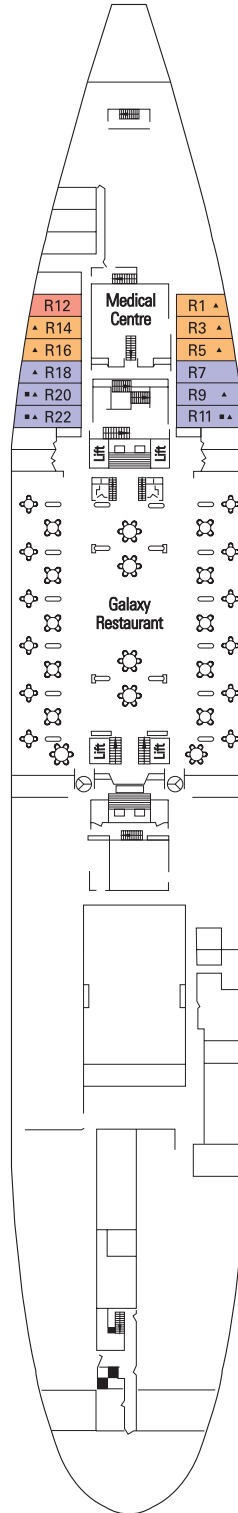

DECK RESTAURANT