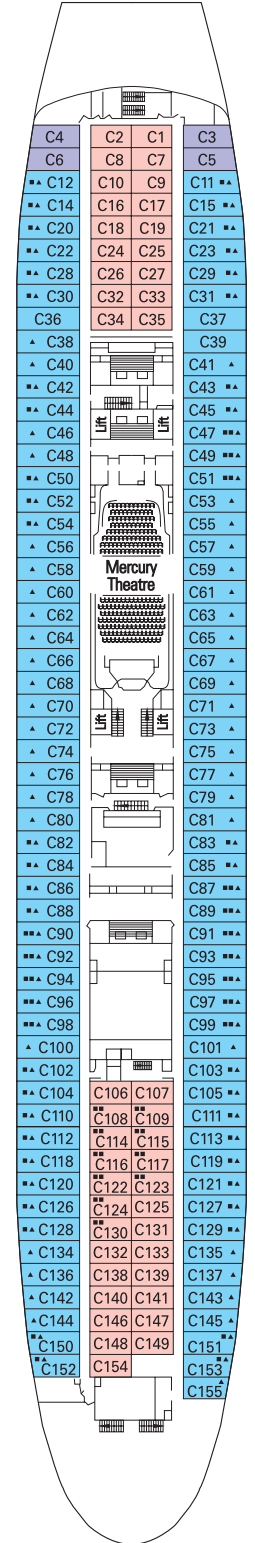

DECK CONTINENTAL