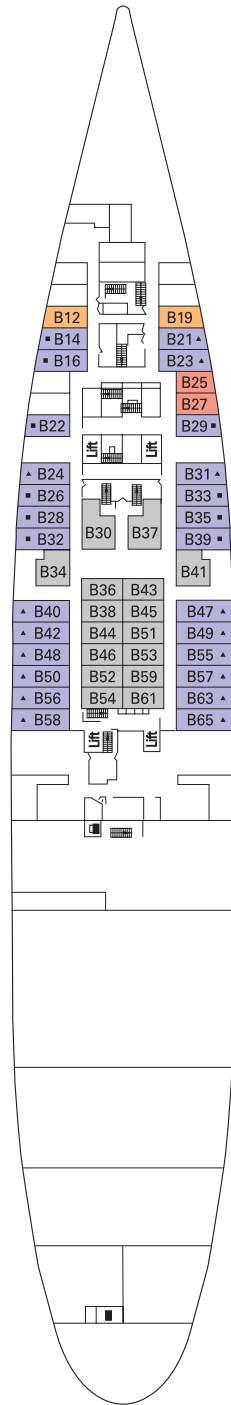

DECK BAHAMAS