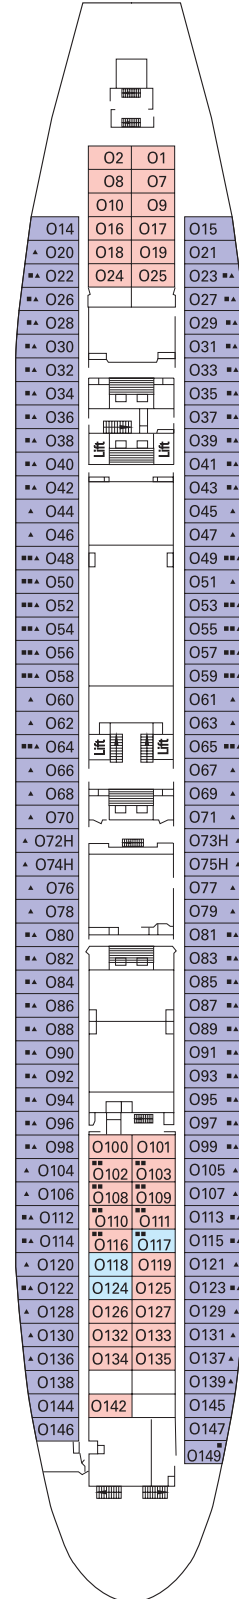

DECK OCEANIC