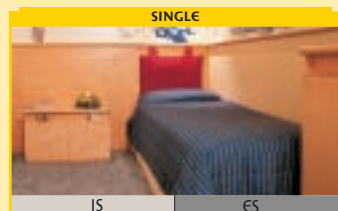

LEGEND

- 1 upper bed
- 2 upper beds
- # Queen bed
- + Additional pull-out lower bed
- ▲ 2 lower beds convert to queen
- E Elevator
- ES Escalator

Stateroom photos are not representative of all categories. Deck plans are subject to change.

Refurbished: 2002 Double Occupancy Capacity: 776 Crew and Staff: 385 Gross Tonnage: 26,000 Length: 616 feet Beam: 84 feet Cruising Speed: 20.5 knots

CATEGORIES & DECKS

DECKS 2, 3, 4, 5, 7
Inside; 2 lower beds, some convert to queen

DECKS 2, 3, 4, 5
Oceanview; 2 lower beds, some convert to queen

DECKS 3, 4, 5
Inside; Single DECK 3
Oceanview; Single

DECK 7
Suites with veranda; 2 lower beds convert to queen, whirlpool bath, shower and sitting area