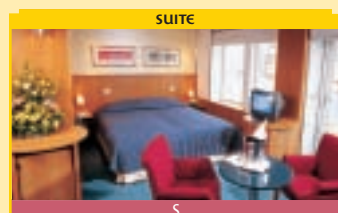

LEGEND

- 1 upper bed
- 2 upper beds
- # Queen bed
- + Additional pull-out lower bed
- ▲ 2 lower beds convert to queen
- E Elevator
- ES Escalator

Stateroom photos are not representative of all categories. Deck plans are subject to change.

Refurbished: 2002 Double Occupancy Capacity: 776 Crew and Staff: 385 Gross Tonnage: 26,000 Length: 616 feet Beam: 84 feet Cruising Speed: 20.5 knots

CATEGORIES & DECKS

DECKS 2, 3, 4, 5, 7
Inside; 2 lower beds, some convert to queen

DECKS 2, 3, 4, 5
Oceanview; 2 lower beds, some convert to queen

DECKS 3, 4, 5
Inside; Single DECK 3
Oceanview; Single

DECK 7
Suites with veranda; 2 lower beds convert to queen, whirlpool bath, shower and sitting area