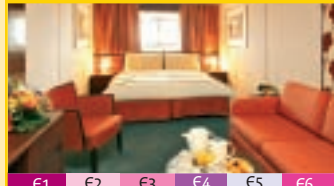

**LEGEND**

- 1 upper bed
- 2 upper beds
- + 2 lower beds convert to queen
- Single sofa bed
- ▲ Double sofa bed
- # 1 lower bed & 1 single sofa bed
- E Elevator
- H Accommodations for handicapped

Stateroom photos are not representative of all categories. Deck plans are subject to change.

Refurbished: 2003

Double Occupancy Capacity: 1,494

Crew and Staff: 650

Gross Tonnage: 55,000

Length: 798 feet

Beam: 101 feet

Cruising Speed: 19 knots

**CATEGORIES & DECKS**

**INSIDE**

DECKS 4, 5, 6, 7, 10  
Inside; 2 lower beds, some convert to queen

**OCEANVIEW**

DECKS 4, 5, 6, 7, 9, 10  
Oceanview; 2 lower beds convert to queen

**OCEANVIEW**

DECK 9  
Oceanview; 2 lower beds convert to queen

**SUITE**

DECK 7  
Suite; Oceanview; 2 lower beds convert to queen, sitting area

DECK 11  
Grand Suite; Oceanview; 2 lower beds convert to queen, sitting area

**CENTAURUS**  
DECK 12

**SIRENS**  
DECK 11

**CASSIOPEA**  
DECK 10