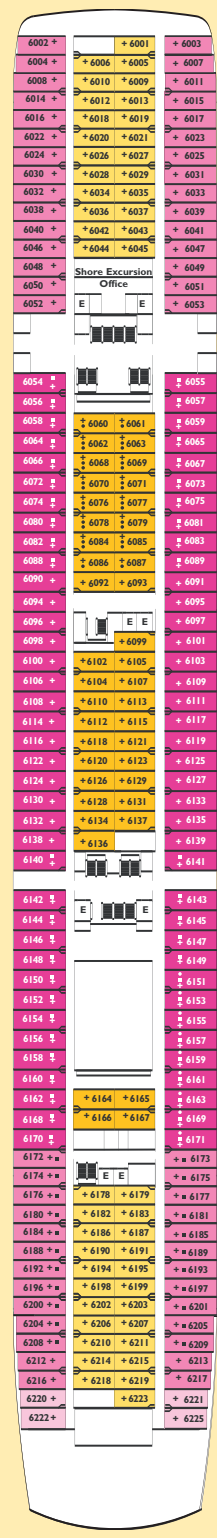

**LEGEND**

- 1 upper bed
- 2 upper beds
- + 2 lower beds convert to queen
- Single sofa bed
- ▲ Double sofa bed
- # 1 lower bed & 1 single sofa bed
- E Elevator
- H Accommodations for handicapped

Stateroom photos are not representative of all categories. Deck plans are subject to change.

Refurbished: 2003

Double Occupancy Capacity: 1,494

Crew and Staff: 650

Gross Tonnage: 55,000

Length: 798 feet

Beam: 101 feet

Cruising Speed: 19 knots

**CATEGORIES & DECKS**

**INSIDE**

DECKS 4, 5, 6, 7, 10  
Inside; 2 lower beds, some convert to queen

**OCEANVIEW**

DECKS 4, 5, 6, 7, 9, 10  
Oceanview; 2 lower beds convert to queen

**OCEANVIEW**

DECK 9  
Oceanview; 2 lower beds convert to queen

**ANDROMEDA**  
DECK 9

**HERCULES**  
DECK 8

**AURIGA**  
DECK 7

**PERSEUS**  
DECK 6

**PEGASUS**  
DECK 5

**ORION**  
DECK 4