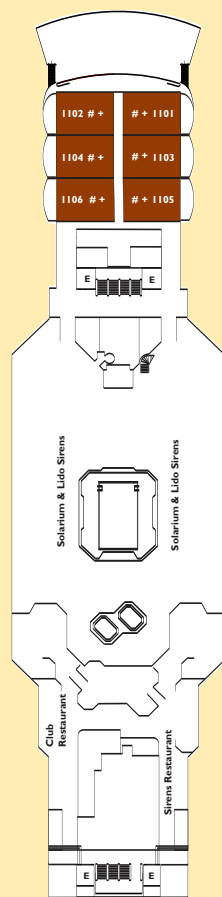

**LEGEND**

- 1 upper bed
- 2 upper beds
- + 2 lower beds convert to queen
- Single sofa bed
- ▲ Double sofa bed
- # 1 lower bed & 1 single sofa bed
- E Elevator
- H Accommodations for handicapped

Stateroom photos are not representative of all categories. Deck plans are subject to change.

Refurbished: 2003

Double Occupancy Capacity: 1,494

Crew and Staff: 650

Gross Tonnage: 55,000

Length: 798 feet

Beam: 101 feet

Cruising Speed: 19 knots

**CATEGORIES & DECKS**

**INSIDE**

DECKS 4, 5, 6, 7, 10  
Inside; 2 lower beds, some convert to queen

**OCEANVIEW**

DECKS 4, 5, 6, 7, 9, 10  
Oceanview; 2 lower beds convert to queen

**OCEANVIEW**

DECK 9  
Oceanview; 2 lower beds convert to queen

**SUITE**

DECK 7  
Suite; Oceanview; 2 lower beds convert to queen, sitting area

DECK 11  
Grand Suite; Oceanview; 2 lower beds convert to queen, sitting area

**CENTAURUS**  
DECK 12

**SIRENS**  
DECK 11

**CASSIOPEA**  
DECK 10