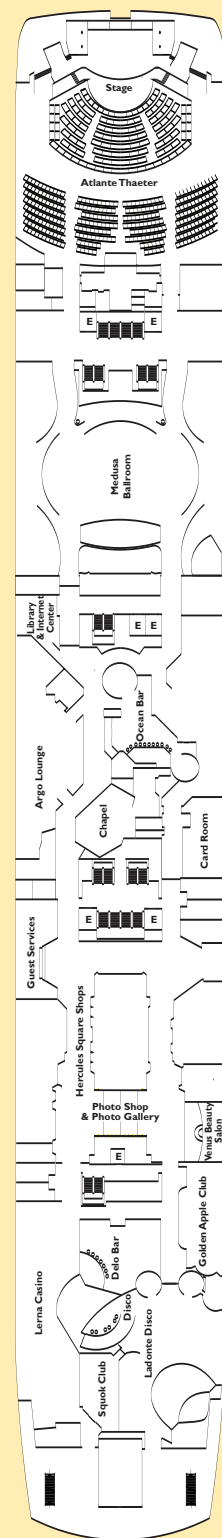

HERCULES
DECK 8