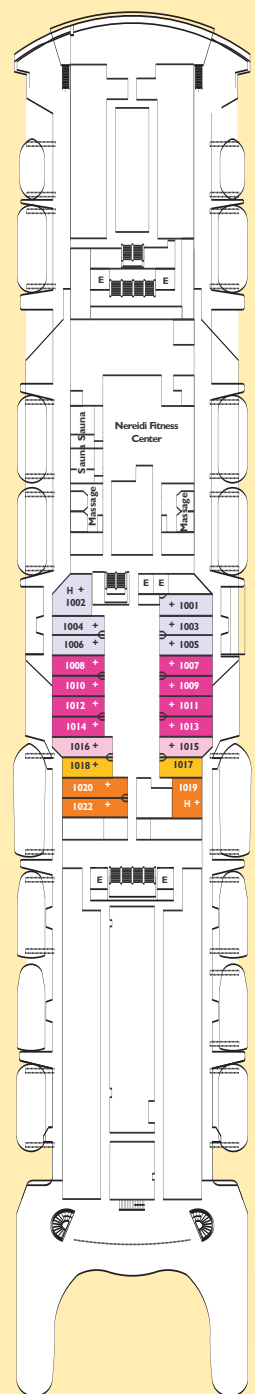

**LEGEND**

- 1 upper bed
- 2 upper beds
- + 2 lower beds convert to queen
- Single sofa bed
- ▲ Double sofa bed
- # 1 lower bed & 1 single sofa bed
- E Elevator
- H Accommodations for handicapped

Stateroom photos are not representative of all categories. Deck plans are subject to change.

Refurbished: 2003

Double Occupancy Capacity: 1,494

Crew and Staff: 650

Gross Tonnage: 55,000

Length: 798 feet

Beam: 101 feet

Cruising Speed: 19 knots

**CATEGORIES & DECKS**

**INSIDE**

DECKS 4, 5, 6, 7, 10  
Inside; 2 lower beds, some convert to queen

**OCEANVIEW**

DECKS 4, 5, 6, 7, 9, 10  
Oceanview; 2 lower beds convert to queen

**OCEANVIEW**

DECK 9  
Oceanview; 2 lower beds convert to queen

**SUITE**

DECK 7  
Suite; Oceanview; 2 lower beds convert to queen, sitting area

DECK 11  
Grand Suite; Oceanview; 2 lower beds convert to queen, sitting area

**CENTAURUS**  
DECK 12

**SIRENS**  
DECK 11

**CASSIOPEA**  
DECK 10