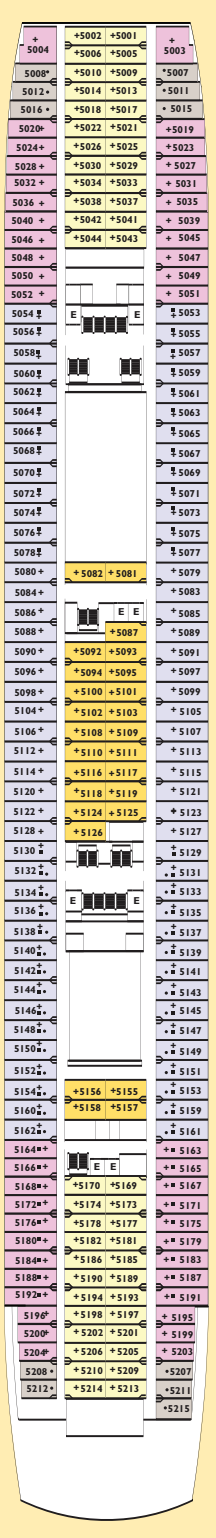

**LEGEND**

- 1 upper bed
- 2 upper beds
- + 2 lower beds convert to queen
- Single sofa bed
- ▲ Double sofa bed
- # 1 lower bed & 1 single sofa bed
- E Elevator
- H Accommodations for handicapped

Stateroom photos are not representative of all categories. Deck plans are subject to change.

Refurbished: 2003

Double Occupancy Capacity: 1,494

Crew and Staff: 650

Gross Tonnage: 55,000

Length: 798 feet

Beam: 101 feet

Cruising Speed: 19 knots

**CATEGORIES & DECKS**

**INSIDE**

DECKS 4, 5, 6, 7, 10  
Inside; 2 lower beds, some convert to queen

**OCEANVIEW**

DECKS 4, 5, 6, 7, 9, 10  
Oceanview; 2 lower beds convert to queen

**OCEANVIEW**

DECK 9  
Oceanview; 2 lower beds convert to queen

**ANDROMEDA**  
DECK 9

**HERCULES**  
DECK 8

**AURIGA**  
DECK 7

**PERSEUS**  
DECK 6

**PEGASUS**  
DECK 5

**ORION**  
DECK 4