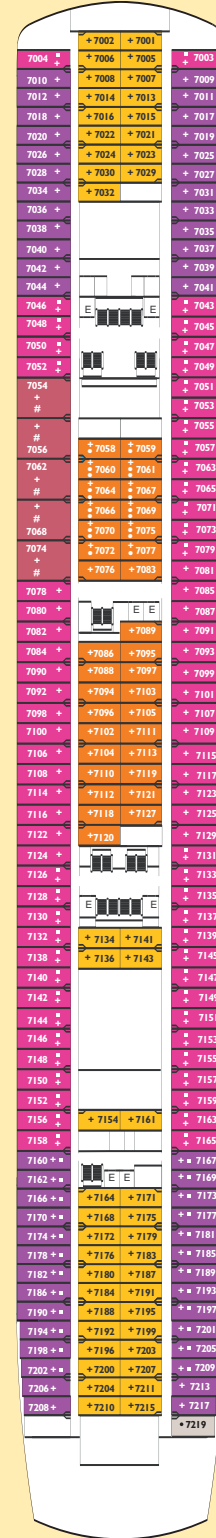

**LEGEND**

- 1 upper bed
- 2 upper beds
- + 2 lower beds convert to queen
- Single sofa bed
- ▲ Double sofa bed
- # 1 lower bed & 1 single sofa bed
- E Elevator
- H Accommodations for handicapped

Stateroom photos are not representative of all categories. Deck plans are subject to change.

Refurbished: 2003

Double Occupancy Capacity: 1,494

Crew and Staff: 650

Gross Tonnage: 55,000

Length: 798 feet

Beam: 101 feet

Cruising Speed: 19 knots

**CATEGORIES & DECKS**

**INSIDE**

DECKS 4, 5, 6, 7, 10  
Inside; 2 lower beds, some convert to queen

**OCEANVIEW**

DECKS 4, 5, 6, 7, 9, 10  
Oceanview; 2 lower beds convert to queen

**OCEANVIEW**

DECK 9  
Oceanview; 2 lower beds convert to queen

**ANDROMEDA**  
DECK 9

**HERCULES**  
DECK 8

**AURIGA**  
DECK 7

**PERSEUS**  
DECK 6

**PEGASUS**  
DECK 5

**ORION**  
DECK 4