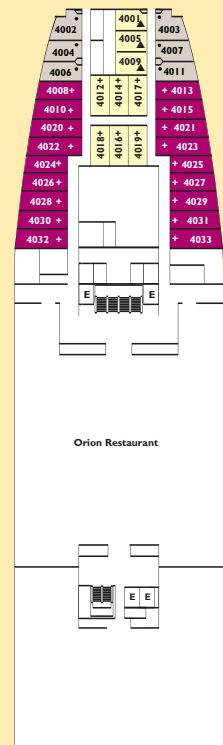

**LEGEND**

- 1 upper bed
- 2 upper beds
- + 2 lower beds convert to queen
- Single sofa bed
- ▲ Double sofa bed
- # 1 lower bed & 1 single sofa bed
- E Elevator
- H Accommodations for handicapped

Stateroom photos are not representative of all categories. Deck plans are subject to change.

Refurbished: 2003

Double Occupancy Capacity: 1,494

Crew and Staff: 650

Gross Tonnage: 55,000

Length: 798 feet

Beam: 101 feet

Cruising Speed: 19 knots

**CATEGORIES & DECKS**

**INSIDE**

DECKS 4, 5, 6, 7, 10  
Inside; 2 lower beds, some convert to queen

**OCEANVIEW**

DECKS 4, 5, 6, 7, 9, 10  
Oceanview; 2 lower beds convert to queen

**OCEANVIEW**

DECK 9  
Oceanview; 2 lower beds convert to queen

**ANDROMEDA**  
DECK 9

**HERCULES**  
DECK 8

**AURIGA**  
DECK 7

**PERSEUS**  
DECK 6

**PEGASUS**  
DECK 5

**ORION**  
DECK 4