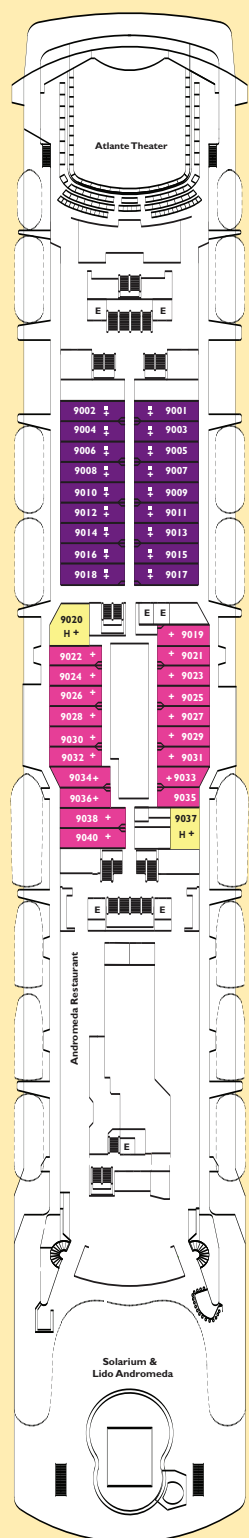

**LEGEND**

- 1 upper bed
- 2 upper beds
- + 2 lower beds convert to queen
- Single sofa bed
- ▲ Double sofa bed
- # 1 lower bed & 1 single sofa bed
- E Elevator
- H Accommodations for handicapped

Stateroom photos are not representative of all categories. Deck plans are subject to change.

Refurbished: 2003

Double Occupancy Capacity: 1,494

Crew and Staff: 650

Gross Tonnage: 55,000

Length: 798 feet

Beam: 101 feet

Cruising Speed: 19 knots

**CATEGORIES & DECKS**

**INSIDE**

DECKS 4, 5, 6, 7, 10  
Inside; 2 lower beds, some convert to queen

**OCEANVIEW**

DECKS 4, 5, 6, 7, 9, 10  
Oceanview; 2 lower beds convert to queen

**OCEANVIEW**

DECK 9  
Oceanview; 2 lower beds convert to queen

**SUITE**

DECK 7  
Suite; Oceanview; 2 lower beds convert to queen, sitting area

DECK 11  
Grand Suite; Oceanview; 2 lower beds convert to queen, sitting area

**CENTAURUS**  
DECK 12

**SIRENS**  
DECK 11

**CASSIOPEA**  
DECK 10