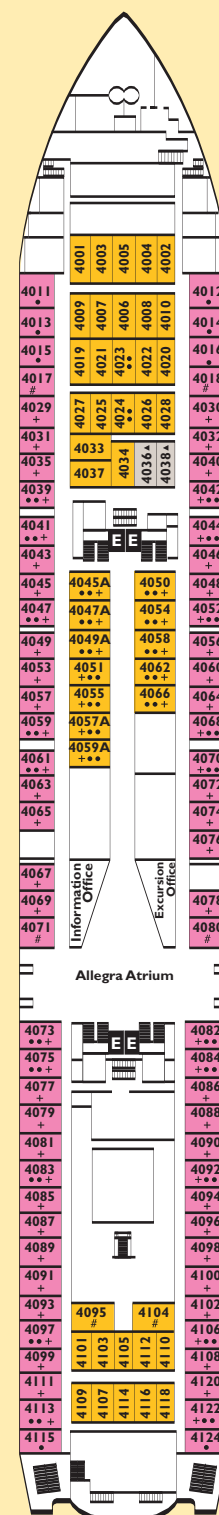

LEGEND

- 1 upper bed
- 2 upper beds
- # Queen bed
- + 2 lower beds convert to queen
- ▲ 1 lower bed
- E Elevator
- * Queen sofa bed
- Single sofa bed
- ◆ Single murphy bed
- 1 upper bed/ 1 lower bed
- H Accommodations for handicapped

Stateroom photos are not representative of all categories. Deck plans are subject to change.

Refurbished: 2005 Double Occupancy Capacity: 820 Crew and Staff: 450 Gross Tonnage: 28,500 Length: 616 feet Beam: 84 feet Cruising Speed: 20.5 knots

CATEGORIES & DECKS

DECKS 2, 3, 4, 5, 7 Inside; 2 lower beds, some convert to queen | DECKS 3, 4, 5 Inside; single

DECKS 2, 3, 4, 5 Oceanview; 2 lower beds, most convert to queen | DECK 5 Oceanview; single

MODIGLIANI
DECK 5

LAUTREC
DECK 4

GAUGUIN
DECK 3

VAN GOGH
DECK 2