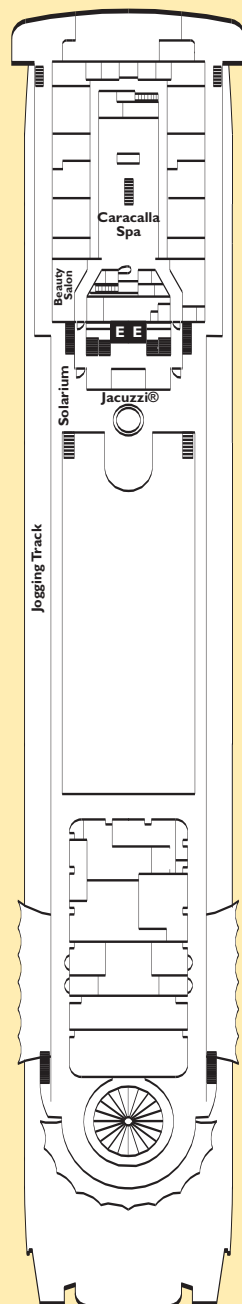

LEGEND

- 1 upper bed
- 2 upper beds
- # Queen bed
- + 2 lower beds convert to queen
- ▲ 1 lower bed
- E Elevator
- * Queen sofa bed
- Single sofa bed
- ◆ Single murphy bed
- 1 upper bed/ 1 lower bed
- H Accommodations for handicapped

Stateroom photos are not representative of all categories. Deck plans are subject to change.

Refurbished: 2005 Double Occupancy Capacity: 820 Crew and Staff: 450 Gross Tonnage: 28,500 Length: 616 feet Beam: 84 feet Cruising Speed: 20.5 knots

CATEGORIES & DECKS

DECKS 2, 3, 4, 5, 7 Inside; 2 lower beds, some convert to queen | DECKS 3, 4, 5 Inside; single

DECKS 2, 3, 4, 5 Oceanview; 2 lower beds, most convert to queen | DECK 5 Oceanview; single

DECK 7 Suites; Oceanview, queen bed, whirlpool bath, shower and sitting area. Some suites feature single sofa and/or murphy bed and private verandas.

SOLARIUM
DECK 9

MANET
DECK 8

ROUSSEAU
DECK 7

DEGAS
DECK 6