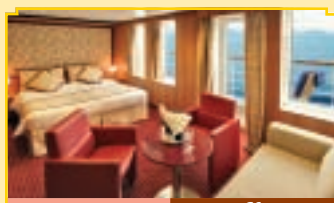

Stateroom photos are not representative of all categories. Deck plans are subject to change.

Refurbished: 2005 Double Occupancy Capacity: 820 Crew and Staff: 450 Gross Tonnage: 28,500 Length: 616 feet Beam: 84 feet Cruising Speed: 20.5 knots

CATEGORIES & DECKS

DECKS 2, 3, 4, 5, 7 Inside; 2 lower beds, some convert to queen | DECKS 3, 4, 5 Inside; single

DECKS 2, 3, 4, 5 Oceanview; 2 lower beds, most convert to queen | DECK 5 Oceanview; single

DECK 7 Suites; Oceanview, queen bed, whirlpool bath, shower and sitting area. Some suites feature single sofa and/or murphy bed and private verandas.

SOLARIUM
DECK 9

MANET
DECK 8

ROUSSEAU
DECK 7

DEGAS
DECK 6