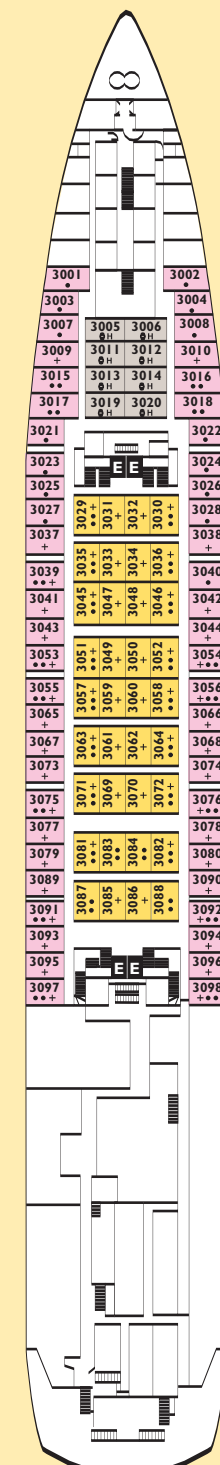

LEGEND

- 1 upper bed
- 2 upper beds
- # Queen bed
- + 2 lower beds convert to queen
- ▲ 1 lower bed
- E Elevator
- * Queen sofa bed
- Single sofa bed
- ◆ Single murphy bed
- 1 upper bed/ 1 lower bed
- H Accommodations for handicapped

Stateroom photos are not representative of all categories. Deck plans are subject to change.

Refurbished: 2005 Double Occupancy Capacity: 820 Crew and Staff: 450 Gross Tonnage: 28,500 Length: 616 feet Beam: 84 feet Cruising Speed: 20.5 knots

CATEGORIES & DECKS

DECKS 2, 3, 4, 5, 7 Inside; 2 lower beds, some convert to queen | DECKS 3, 4, 5 Inside; single

DECKS 2, 3, 4, 5 Oceanview; 2 lower beds, most convert to queen | DECK 5 Oceanview; single

MODIGLIANI
DECK 5

LAUTREC
DECK 4

GAUGUIN
DECK 3

VAN GOGH
DECK 2