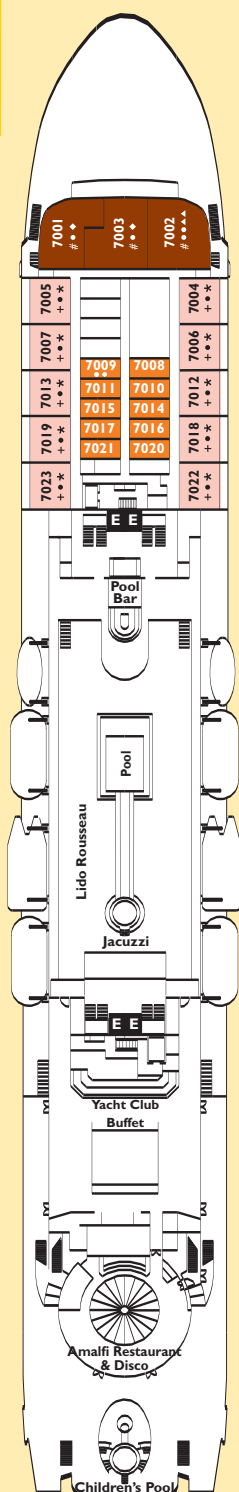

ROUSSEAU
DECK 7