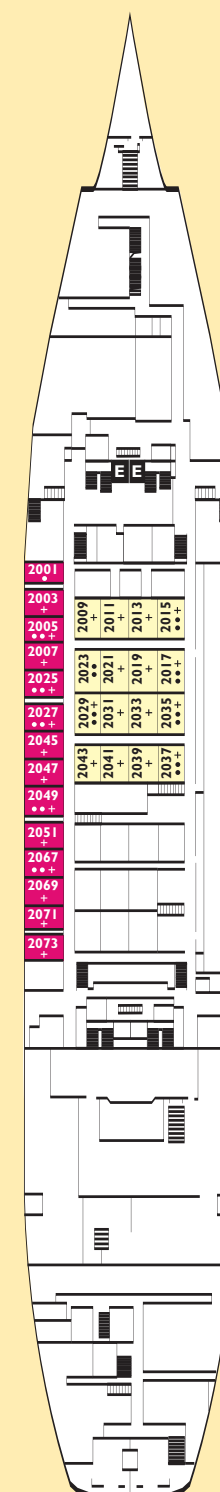

LEGEND

- 1 upper bed
- 2 upper beds
- # Queen bed
- + 2 lower beds convert to queen
- ▲ 1 lower bed
- E Elevator
- * Queen sofa bed
- Single sofa bed
- ◆ Single murphy bed
- 1 upper bed/ 1 lower bed
- H Accommodations for handicapped

Stateroom photos are not representative of all categories. Deck plans are subject to change.

Refurbished: 2005 Double Occupancy Capacity: 820 Crew and Staff: 450 Gross Tonnage: 28,500 Length: 616 feet Beam: 84 feet Cruising Speed: 20.5 knots

CATEGORIES & DECKS

DECKS 2, 3, 4, 5, 7 Inside; 2 lower beds, some convert to queen | DECKS 3, 4, 5 Inside; single

DECKS 2, 3, 4, 5 Oceanview; 2 lower beds, most convert to queen | DECK 5 Oceanview; single

MODIGLIANI
DECK 5

LAUTREC
DECK 4

GAUGUIN
DECK 3

VAN GOGH
DECK 2