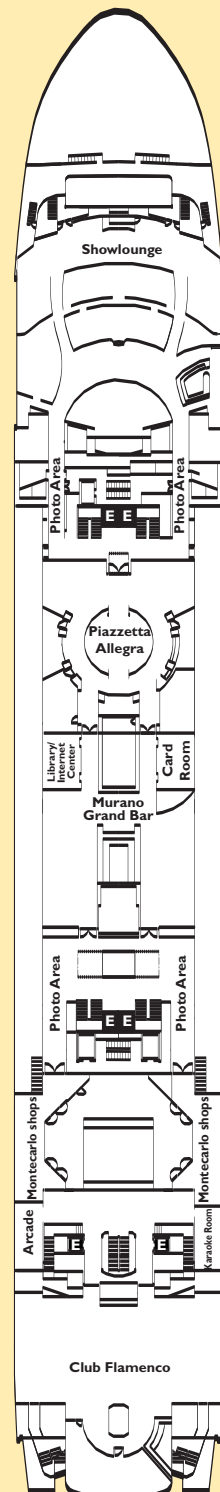

LEGEND

- 1 upper bed
- 2 upper beds
- # Queen bed
- + 2 lower beds convert to queen
- ▲ 1 lower bed
- E Elevator
- * Queen sofa bed
- Single sofa bed
- ◆ Single murphy bed
- 1 upper bed/ 1 lower bed
- H Accommodations for handicapped

Stateroom photos are not representative of all categories. Deck plans are subject to change.

Refurbished: 2005 Double Occupancy Capacity: 820 Crew and Staff: 450 Gross Tonnage: 28,500 Length: 616 feet Beam: 84 feet Cruising Speed: 20.5 knots

CATEGORIES & DECKS

DECKS 2, 3, 4, 5, 7 Inside; 2 lower beds, some convert to queen | DECKS 3, 4, 5 Inside; single

DECKS 2, 3, 4, 5 Oceanview; 2 lower beds, most convert to queen | DECK 5 Oceanview; single

DECK 7 Suites; Oceanview, queen bed, whirlpool bath, shower and sitting area. Some suites feature single sofa and/or murphy bed and private verandas.

SOLARIUM
DECK 9

MANET
DECK 8

ROUSSEAU
DECK 7

DEGAS
DECK 6