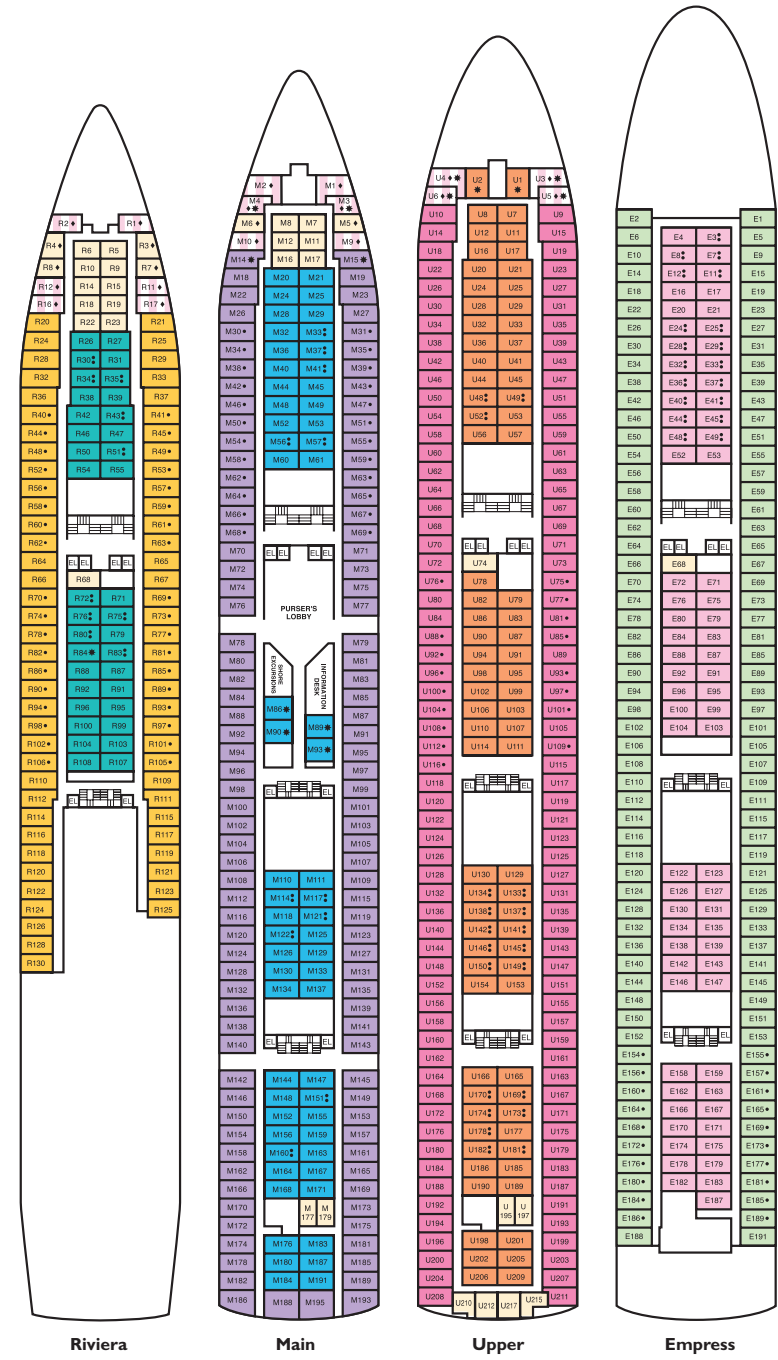

HOLIDAY® deck plan and ship profile

DckPin HolidayREVeps