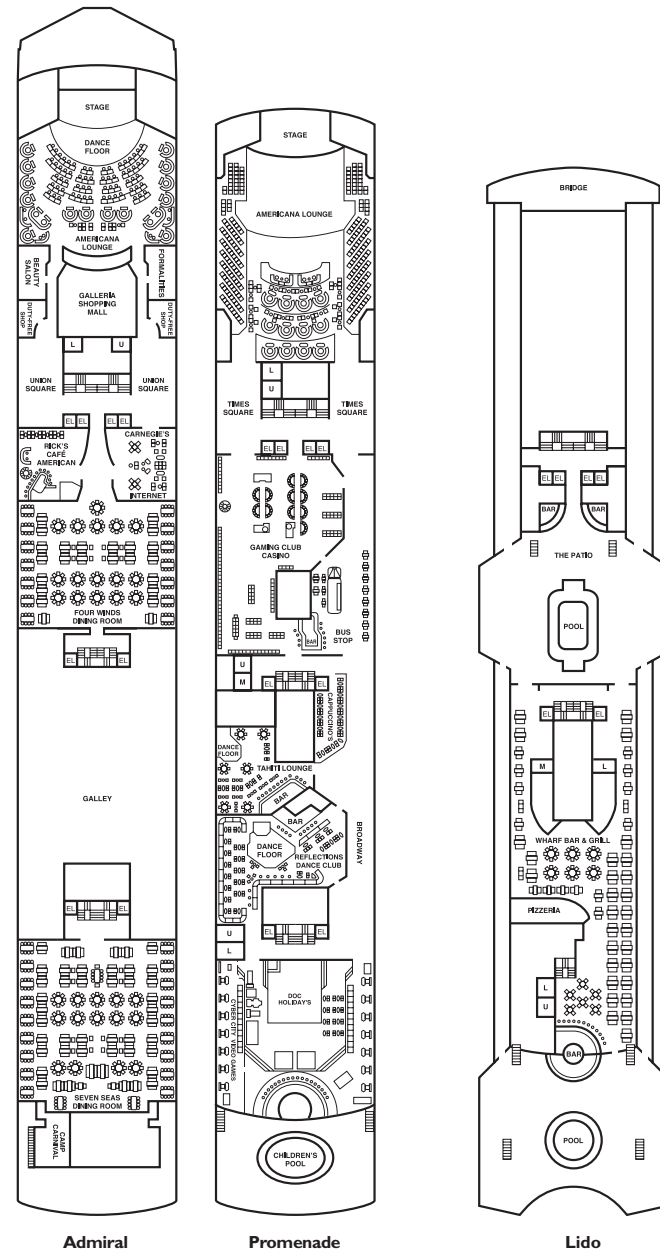

DckPin HolidayREVeps