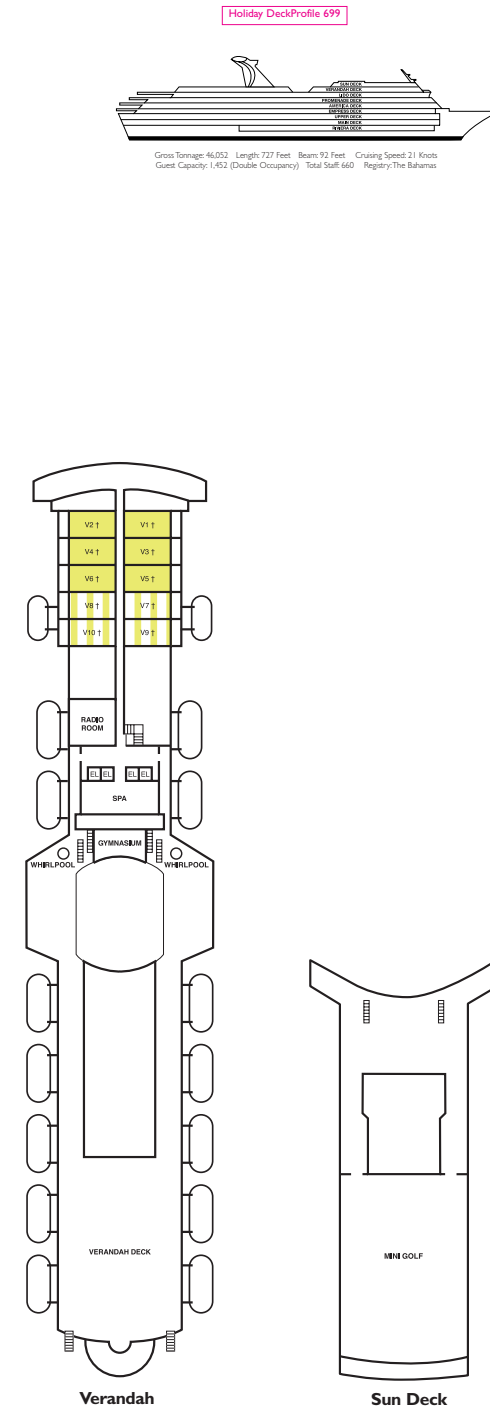

DckPin HolidayREVeps

DckPin HolidayREVeps