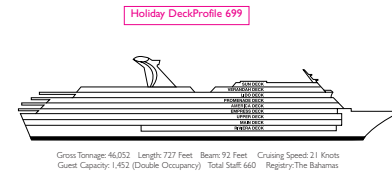

HOLIDAY® deck plan and ship profile