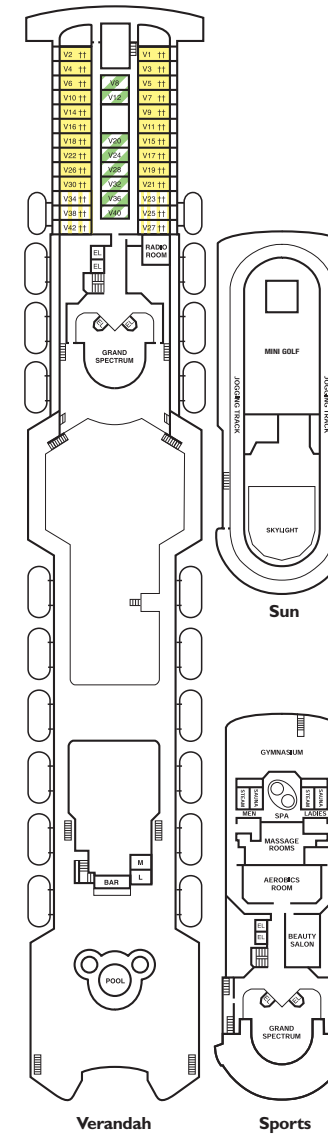

DckPin Fantasy.eps