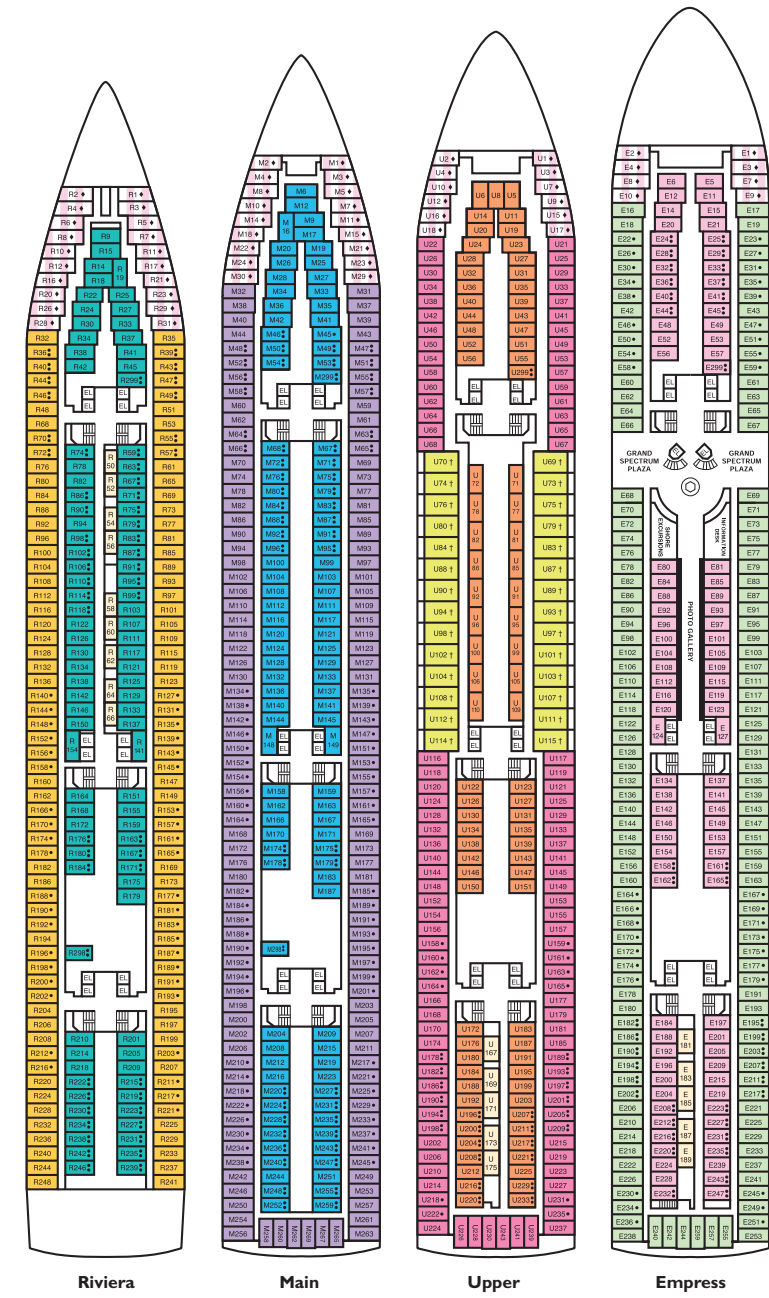

CARNIVAL FANTASY^{SM} deck plan and ship profile

DckPin Fantasy.eps