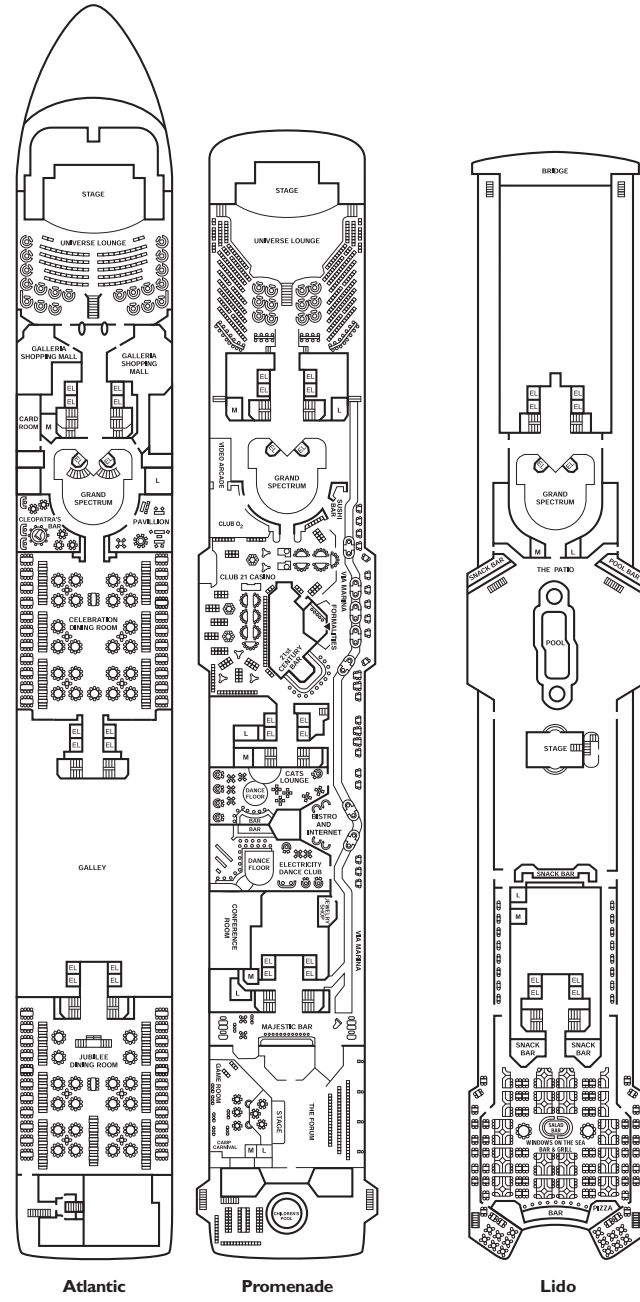

DckPin Fantasy.eps