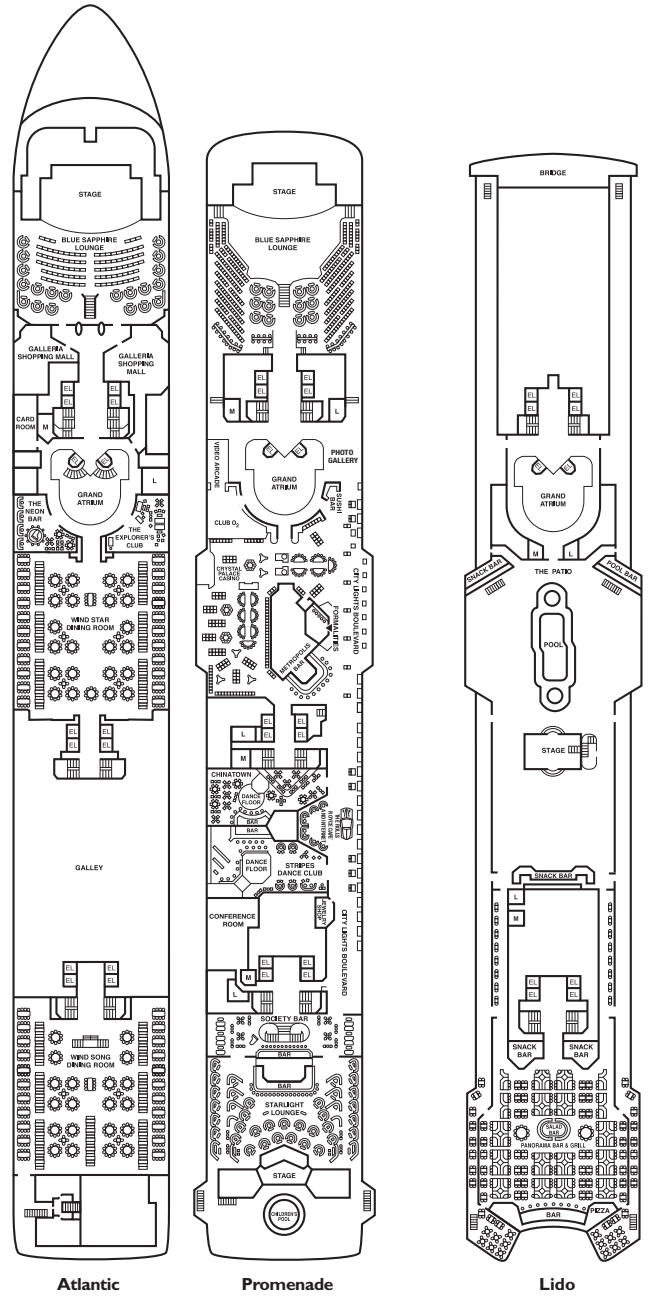

DckPin Ecstasy.epps