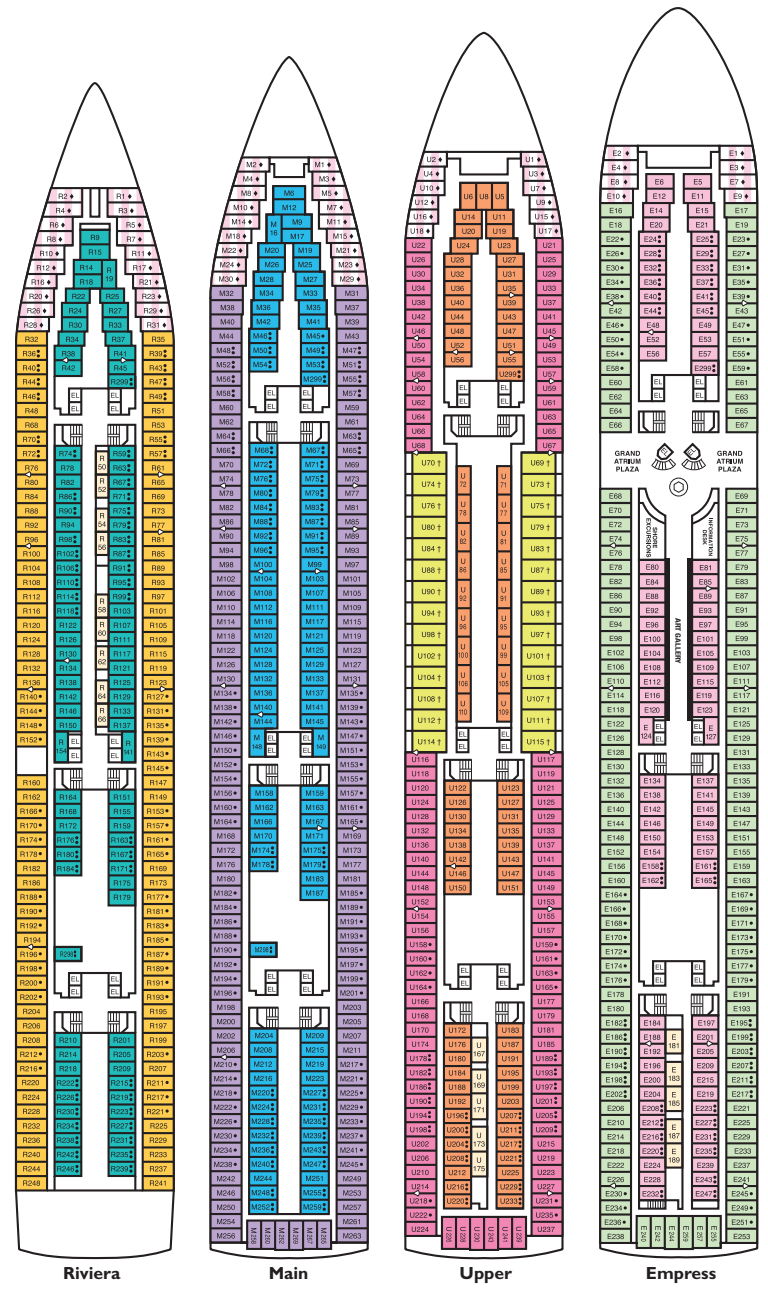

CARNIVAL ECSTASY^{SM} deck plan and ship profile

DckPin Ecstasy.epps