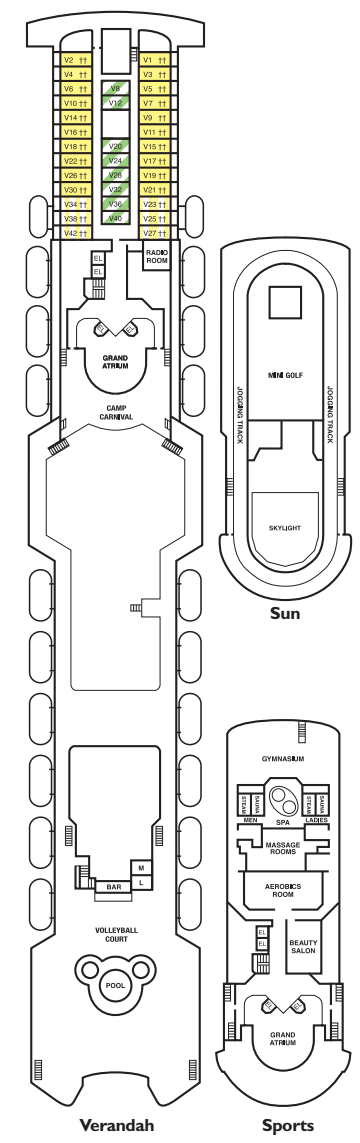

DckPin Ecstasy.epps